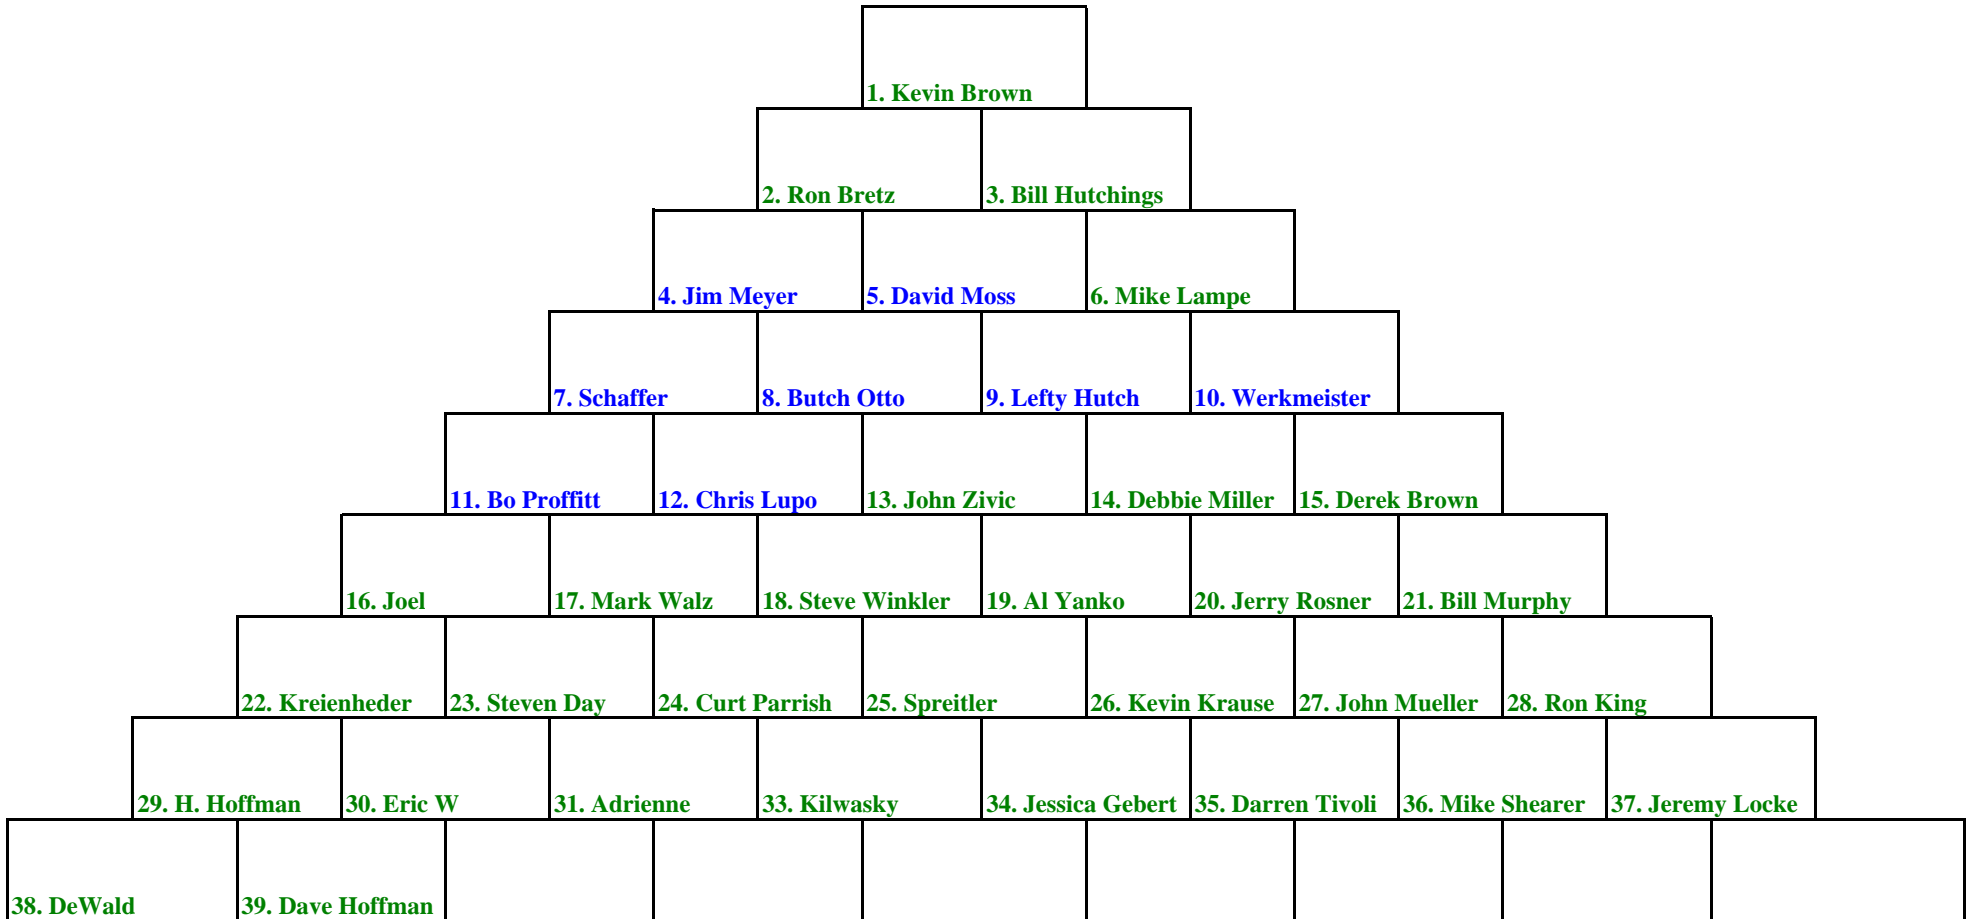

# KING (Or Queen) OF THE Y

Racquetball Challenge Pyramid. Feel free to add your name to the list at the lowest level.  
 Challenge someone on the level above you, or to the left of you on the same level. Switch places with them if you win.  
 Match consists of 3 games to 11. Send match results to Joel at [ja7608@swbell.net](mailto:ja7608@swbell.net)  
 For most current Pyramid see: [home.swbell.net/ja7608](http://home.swbell.net/ja7608)